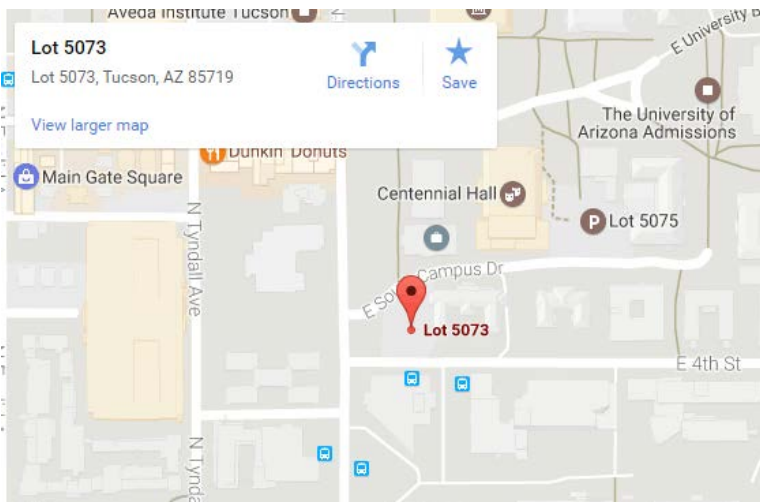

# Directions

We are located in the Emily Haury Anthropology Building on South Campus Drive. We have a designated parking spot in the parking lot just across Campus Drive (Lot 5073). Use of this spot requires a permit that we are happy to provide when you schedule an appointment with us.

Our reserved parking spot is marked with our logo and phone number:

From the parking lot, the Anthropology building is to the north:

If you walk to the left (west) of the building, there is a side door on your right that leads directly to a stairwell. We are on the third floor, on your left as you leave the stairwell, in room 313. If you require an elevator, there is one through the main doors of the School of Anthropology past the large staircase.

If you have trouble finding your way, please give us a call at 520-621-2646.