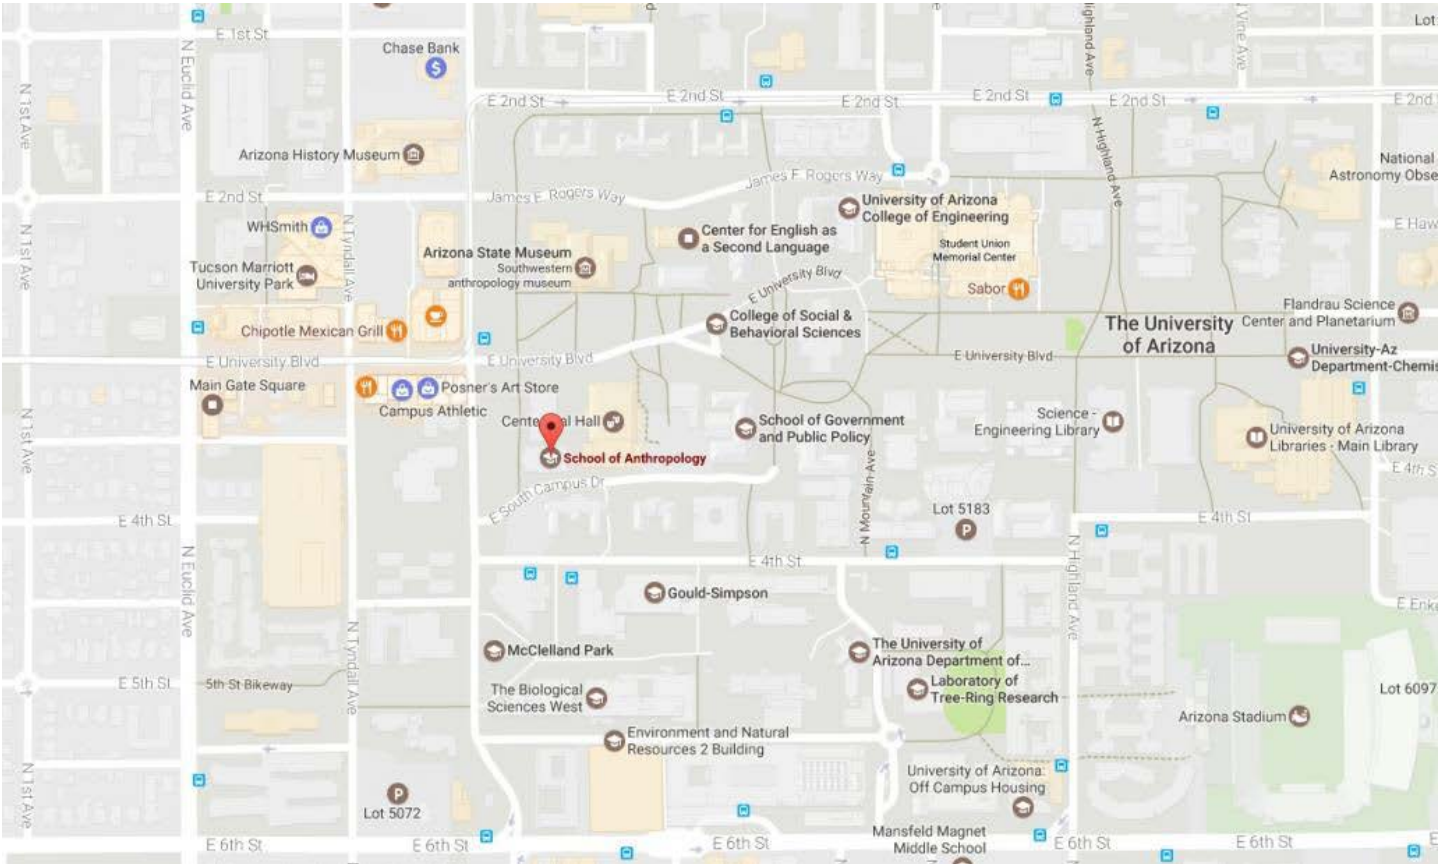

# Directions

We are located in the Emily Haury Anthropology Building on South Campus Drive. We have a designated parking spot in the parking lot just across Campus Drive (Lot 5073). Use of this spot requires a permit that we are happy to provide when you schedule an appointment with us.

Our reserved parking spot is marked with our logo and phone number:

From the parking lot, the Anthropology building is to the north:

If you walk to the left (west) of the building, there is a side door on your right that leads directly to a stairwell. We are on the third floor, on your left as you leave the stairwell, in room 313. If you require an elevator, there is one through the main doors of the School of Anthropology past the large staircase.

If you have trouble finding your way, please give us a call at 520-621-2646.